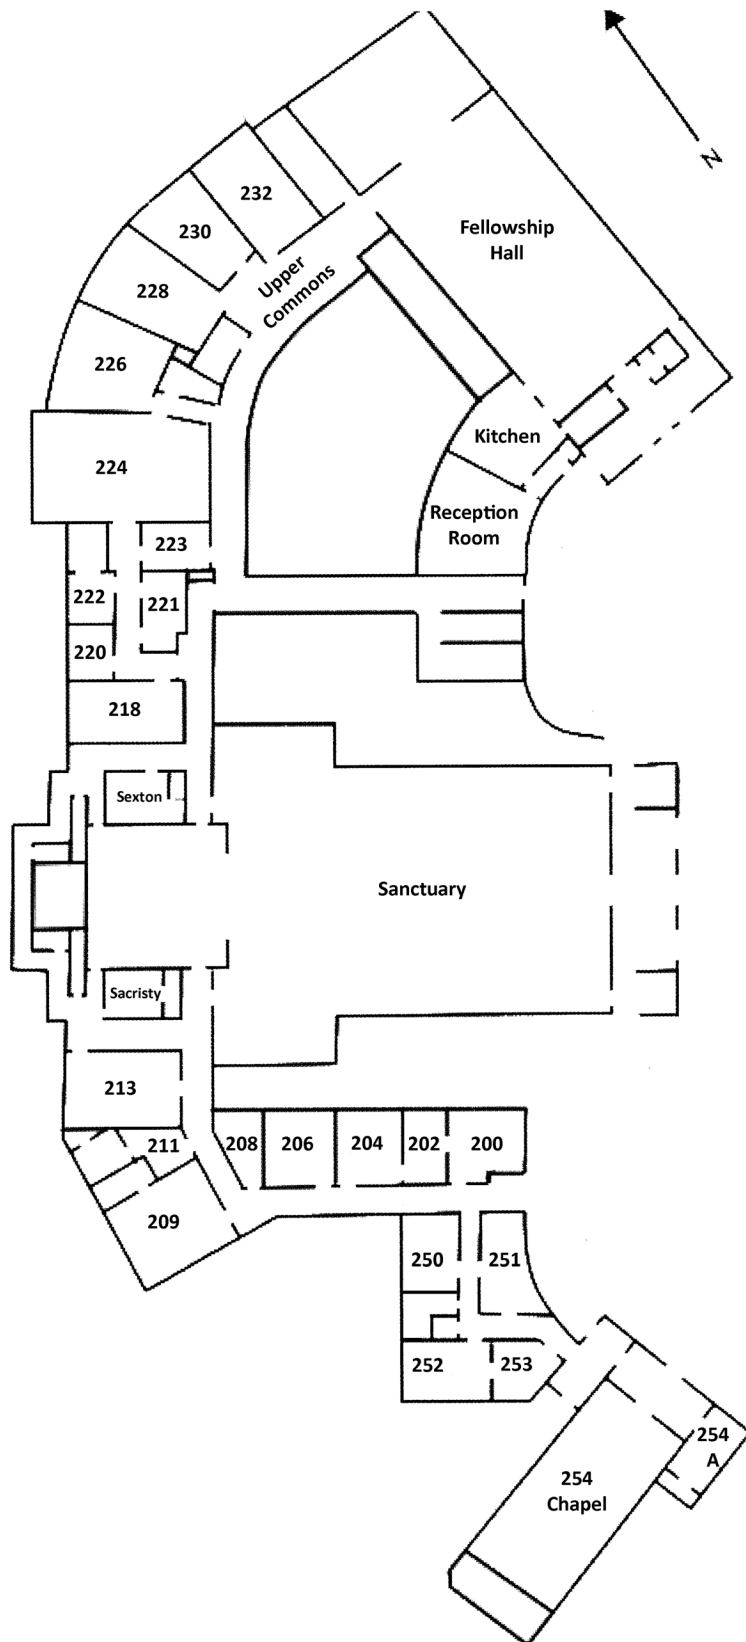

First Floor Layout

River Road Church, Baptist

Rooms

- 200 Church Office**
Susan Young | susanyoung@rrcb.org
Terri McMahon | terrimcmahon@rrcb.org
- 202 Workroom**
- 204**
- 206 Church Archives**
- 208**
- 209 Pastor**
Daniel Glaze | danielglaze@rrcb.org
- 211 Interim Minister to Children**
Kim Crowley | kimcrowley@rrcb.org
- 213 Parlor**
- 218 Bell Choir Room**
Chancel Bell Choir
- 220 Minister of Music**
Bob Gallagher | bobgallagher@rrcb.org
- 221 Women's Robing Room**
- 222 Music Library**
- 223 Men's Robing Room**
- 224 Main Choir Room**
Chancel Choir
River Road Camerata
Crusader Choir
Carol Choir
Voice for Life
- 226 Youth Choir Room**
Youth Choir
Cherub Choir
- 228 Friendship Class**
- 230 Life Class**
- 232 Fellowship Class**
- 250 Office Manager**
LeAnne Lane | leannelane@rrcb.org
- 251 Minister of Administration**
Daniel Ingram | danielingram@rrcb.org
- 252 Minister to Youth**
Marnie Fisher-Ingram | marnie@rrcb.org
- 253 Communications Specialist**
Cassandra Ducca | cassandrducca@rrcb.org
- 254 Chapel**
- 254A Bride's Room**

Ground Floor Layout River Road Church, Baptist

Rooms

- 100 Sunday School Office
- 102 Shepherd-Holland Bible Study Class
- 104 Faith Walk Class
- 106 New Horizons Class
- 108 Adult Assembly Room
Robert Smart Class
- 110 Nursery
WorshipCare & Childcare
- 112 Preschool I: 2- and 3-year-old
WorshipCare & Childcare
- 116 Preschool Development Center Resource Room
- 118 Preschool Development Center Office
Kay Starke
kaystarke@riverroadpreschool.org
Wendy Graves
wendygraves@riverroadpreschool.org
- 120 Kindergarten
WorshipCare & Sunday School
- 122 Preschool II: 4-year-olds & Pre-K
WorshipCare & Sunday School
- 131 Preschool Development Center Resource Library
- 132 Grade 5
Sunday School
- 133 Kitchen
- 134 Grades 3-4
Sunday School
- 135 Grades 1-2
Sunday School
- 145 Discovery Class
- 154-155 Chapel Hall
- 170-176 Youth Area
- 173 High School
Sunday School
- 175 Middle School Girls
Sunday School
- 176 Middle School Boys
Sunday School