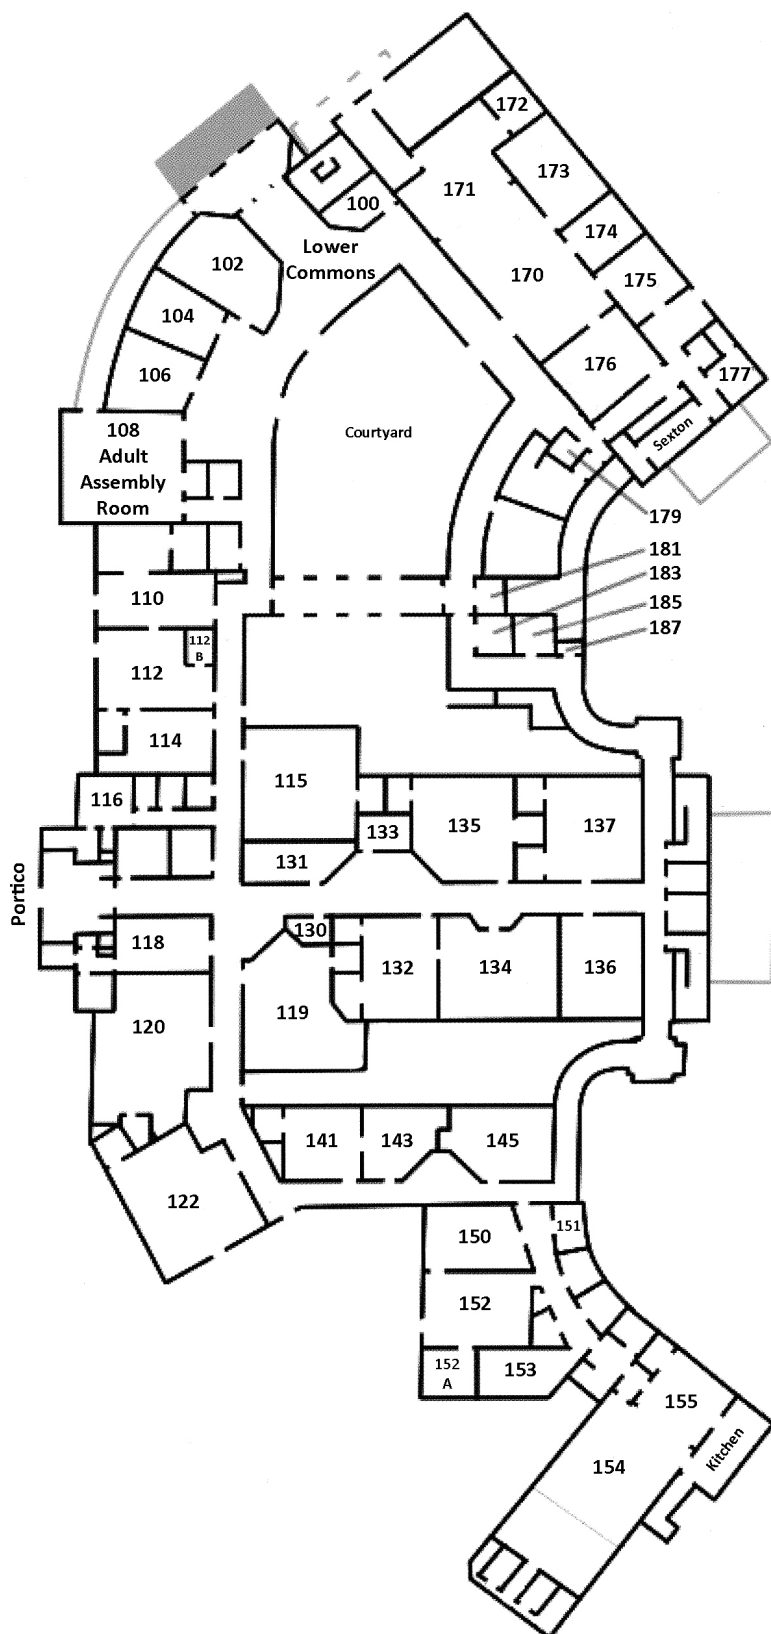

First Floor Layout

River Road Church, Baptist

Rooms

- 200 Church Office**
Susan Young | susanyoung@rrcb.org
Terri McMahon | terrimcmahon@rrcb.org
- 202 Workroom**
- 204**
- 206 Church Archives**
- 208**
- 209 Pastor**
Daniel Glaze | danielglaze@rrcb.org
- 211 Interim Minister to Children**
Kim Crowley | kimcrowley@rrcb.org
- 213 Parlor**
- 218 Bell Choir Room**
Chancel Bell Choir
- 220 Minister of Music**
Bob Gallagher | bobgallagher@rrcb.org
- 221 Women's Robing Room**
- 222 Music Library**
- 223 Men's Robing Room**
- 224 Main Choir Room**
Chancel Choir
River Road Camerata
Crusader Choir
Carol Choir
Voice for Life
- 226 Youth Choir Room**
Youth Choir
Cherub Choir
- 228 Friendship Class**
- 230 Life Class**
- 232 Fellowship Class**
- 250 Office Manager**
LeAnne Lane | leannelane@rrcb.org
- 251 Minister of Administration**
Daniel Ingram | danielingram@rrcb.org
- 252 Minister to Youth**
Marnie Fisher-Ingram | marnie@rrcb.org
- 253 Communications Specialist**
Cassandra Ducca | cassandrducca@rrcb.org
- 254 Chapel**
- 254A Bride's Room**

Ground Floor Layout River Road Church, Baptist

Rooms

- 100 Sunday School Office
- 102 Shepherd-Holland Bible Study Class
- 104 Faith Walk Class
- 106 New Horizons Class
- 108 Adult Assembly Room
Robert Smart Class
- 110 Nursery
WorshipCare & Childcare
- 112 Preschool I: 2- and 3-year-old
WorshipCare & Childcare
- 116 Preschool Development Center Resource Room
- 118 Preschool Development Center Office
Kay Starke
kaystarke@riverroadpreschool.org
Wendy Graves
wendygraves@riverroadpreschool.org
- 120 Kindergarten
WorshipCare & Sunday School
- 122 Preschool II: 4-year-olds & Pre-K
WorshipCare & Sunday School
- 131 Preschool Development Center Resource Library
- 132 Grade 5
Sunday School
- 133 Kitchen
- 134 Grades 3-4
Sunday School
- 135 Grades 1-2
Sunday School
- 145 Discovery Class
- 154-155 Chapel Hall
- 170-176 Youth Area
- 173 High School
Sunday School
- 175 Middle School Girls
Sunday School
- 176 Middle School Boys
Sunday School